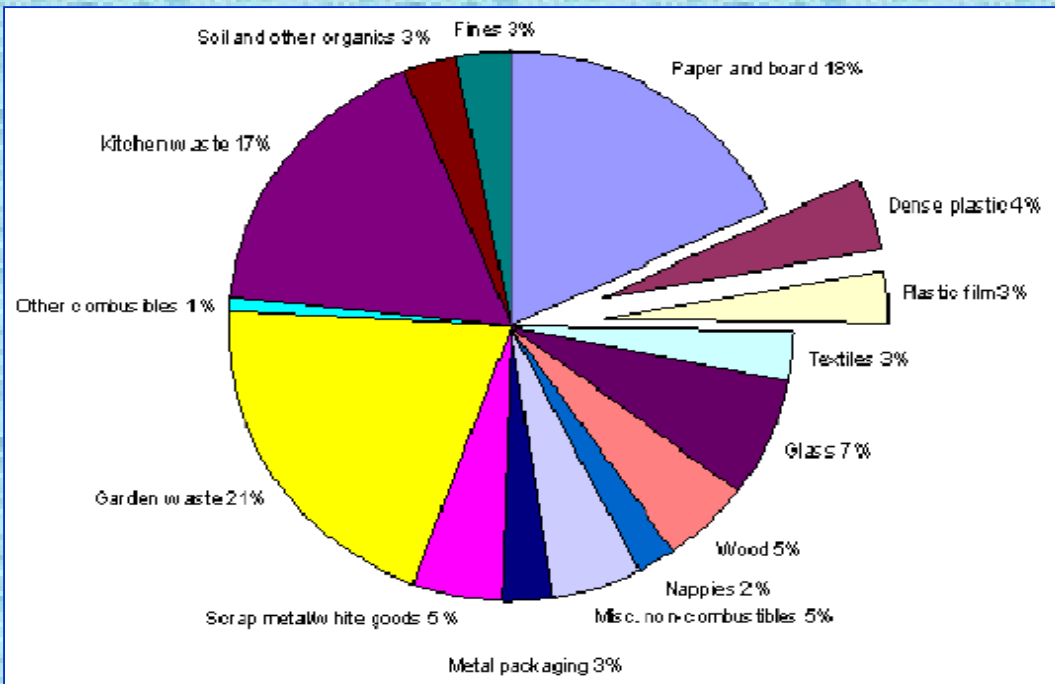

# Water Filter Recycling

This pie chart illustrates the amount of household waste that is plastic; plastic takes up an average of 7% of household waste. Each year 3 million tonnes of plastic is thrown away. The amount of plastic being recycled is rising; in the past few years the amount of plastic recycling companies has tripled. Plastic can be re-used for many things e.g. 25 two litre plastic bottles can make one fleece.

There is a growing trend in bottled water. Once used, the bottles then have to be disposed of. Most plastic bottles end up in landfills, which is using up large amounts of the world's resources. By filtering tap water, less plastic packaging is being used. Brita water filters are recyclable. The filters can be returned to Brita in batches of six. The postage is free to this address: