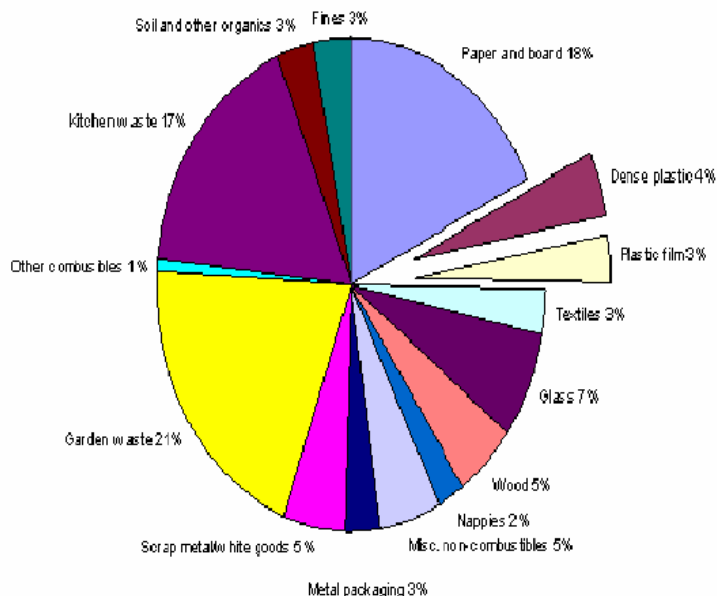

Water Filter Recycling

The pie chart above illustrates the amount of household waste that is plastic; plastic takes up an average of 7% of household waste. Each year 3 million tonnes of plastic is thrown away. The amount of plastic being recycled is rising; in the past few years the amount of plastic recycling companies has tripled. Plastic can be re-used for many things e.g. 25 two litre plastic bottles can make one fleece.

There is a growing trend in bottled water. Once used, the bottles then have to be disposed of. Most plastic bottles end up in landfills, which is using up large amounts of the world's resources. By filtering tap water, less plastic packaging is being used. Brita water filters are recyclable. The filters can be returned to Brita in batches of six. The postage is free to this address: